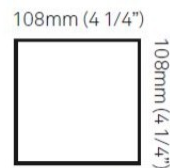

DAU DOUBLE SURFACE

D93195R9-

base number Finish
Options

PROJECT	_____
TYPE	_____
SPECIFIER	_____
QUANTITY	_____
DATE	_____

1. To build a product code in our configurator select the specify button on the base model # product page
2. To build a manual product code on this datasheet choose from the options listed below in blue font and add the suffix to the base model #

GENERAL

Series: Dau
Subseries: Dau Double
Brand: Milan
Division: Design
Mounting Type: Surface
Mounting Location: Wall
Subcategory: Up/Down Light

PHYSICAL

Shape: Rectangle
Length (mm): 80
Length (in): 3 1/8
Height (mm): 200
Depth (mm): 101
Height (in): 7 7/8
Depth (in): 4
Extension (mm): 101
Extension (in): 4
Light Distribution: Direct / Indirect
Fixture Finish: [BAL](#) / [MWL](#) / [BSL](#)
Fixture Material: Extruded Aluminum

ELECTRICAL

Lamp Type: LED
Total Output Wattage (W): 18.6
Dimming: Electronic Low Voltage Dimming
Input Voltage (V): 120

LED

Number of LEDs: 2
Color Temperature (°K): 3000
Nominal Lumen (lm): 1912
CRI: >90 CRI
Lamp Life (hrs): 50000

OPTICAL

RATINGS AND CERTIFICATIONS

Certified By: Certified for North American Standards
IP rating: IP20

J-Box cover plate
Included