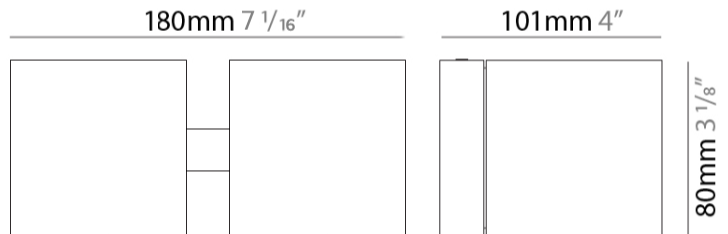

108mm (4 1/4")
108mm (4 1/4")
J-Box cover plate Included