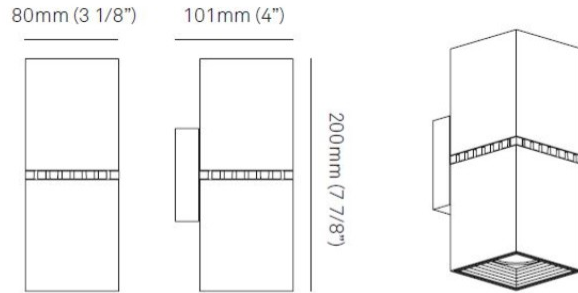

DAU DOUBLE SURFACE

D93195R9-

base number Finish
Options

PROJECT	_____
TYPE	_____
SPECIFIER	_____
QUANTITY	_____
DATE	_____

1. To build a product code in our configurator select the specify button on the base model # product page
2. To build a manual product code on this datasheet choose from the options listed below in blue font and add the suffix to the base model #

GENERAL

Series: Dau
Subseries: Dau Double
Brand: Milan
Division: Design
Mounting Type: Surface
Mounting Location: Wall
Subcategory: Up/Down Light

PHYSICAL

Shape: Rectangle
Length (mm): 80
Length (in): 3 1/8
Height (mm): 200
Depth (mm): 101
Height (in): 7 7/8
Depth (in): 4
Extension (mm): 101
Extension (in): 4
Light Distribution: Direct / Indirect
Fixture Finish: [BAL](#) / [MWL](#) / [BSL](#)
Fixture Material: Extruded Aluminum

ELECTRICAL

Lamp Type: LED
Total Output Wattage (W): 18.6
Dimming: Electronic Low Voltage Dimming
Input Voltage (V): 120

LED

Number of LEDs: 2
Color Temperature (°K): 3000
Nominal Lumen (lm): 1912
CRI: >90 CRI
Lamp Life (hrs): 50000

OPTICAL

RATINGS AND CERTIFICATIONS

Certified By: Certified for North American Standards
IP rating: IP20

J-Box cover plate
Included